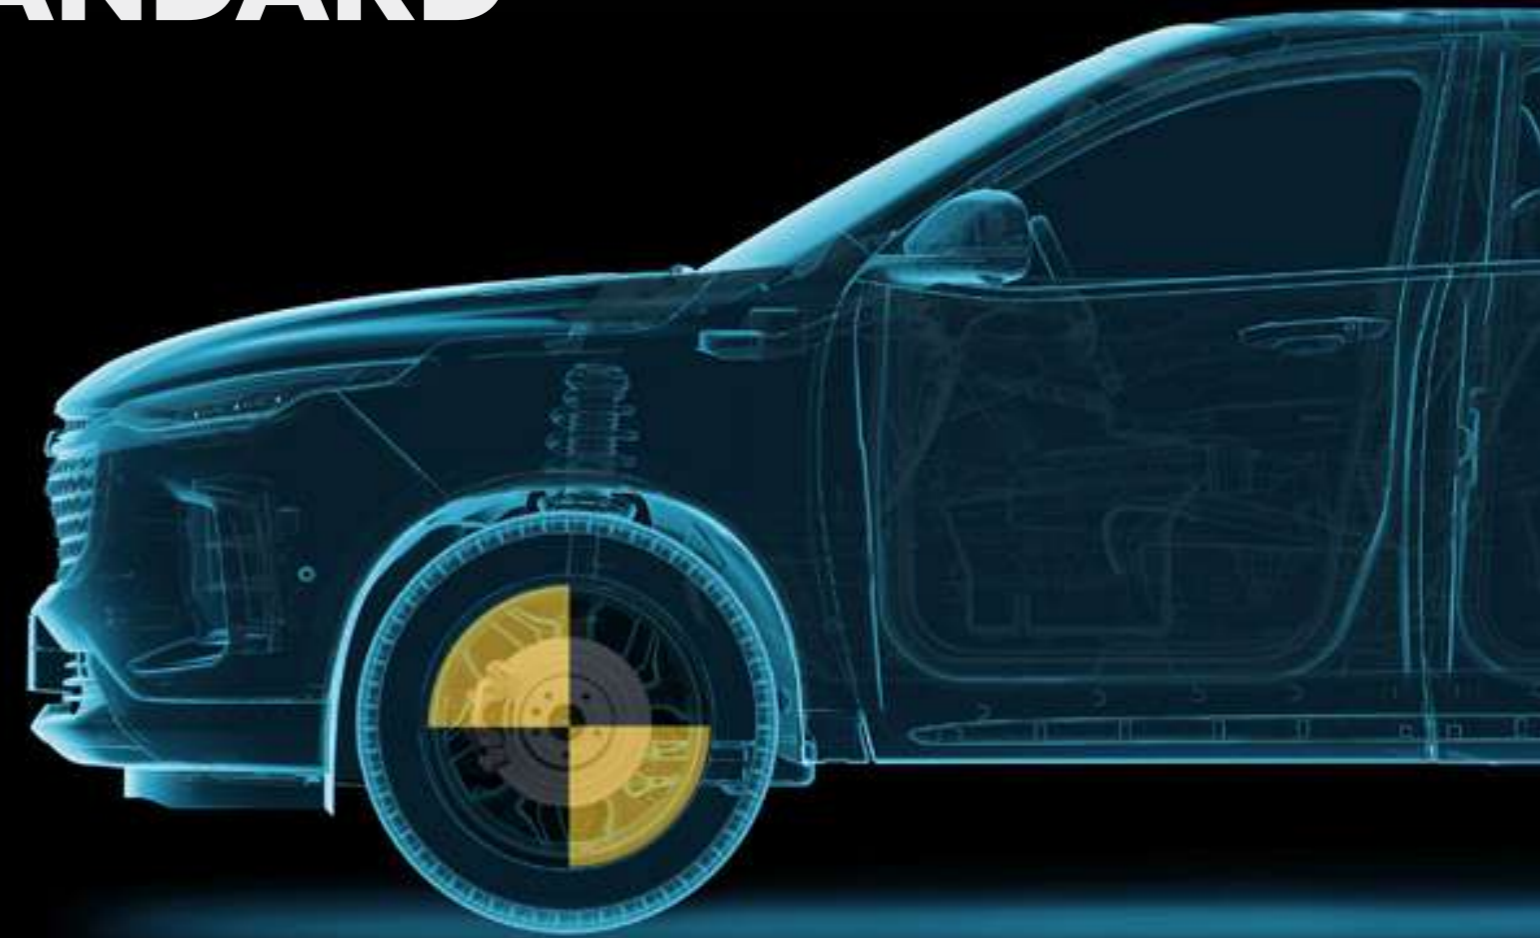

TOP SAFETY STANDARD