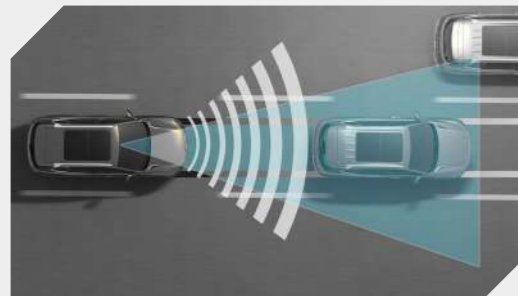

Cruise Control

Supports an advanced cruise control system that allows drivers to maintain a constant speed without the need for constant manual adjustments. It uses radar sensors to detect other vehicles on the road and adjust the vehicle speed, accordingly, ensuring a safe and efficient driving experience.