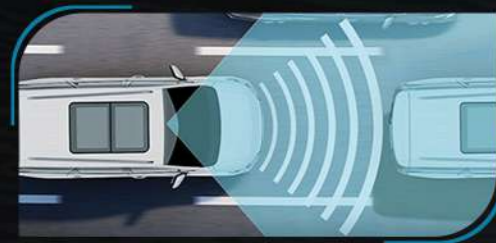

SAFETY FEATURES

Electronic Stability Control

Helps to prevent accidents by detecting and reducing loss of traction. It automatically applies brakes to individual wheels and adjusts engine power to help the driver maintain control.