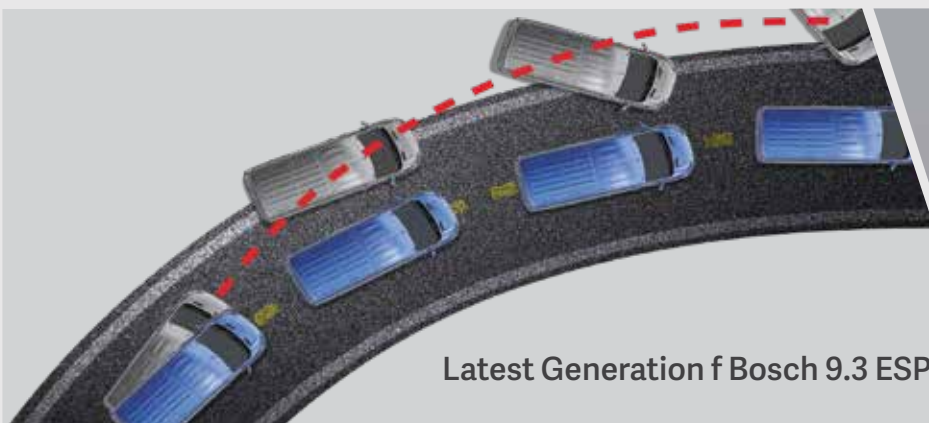

Long Wheelbase, Medium/High Roof

PERFORMANCE

Engine: 2.0 Turbo Diesel Direct Injection
Torque: 375 NM
Ultra lowest fuel consumption: 7.6 L/100km

Transmission: 6 manual

EXTERIOR

Single sliding door

Large Opening,
Convenient Loading

More Convenient, Deluxe Drive

Full LED Headlights

PEPS Remote Keyless Entry

INTERIOR

More Hi-Tech, Efficient and Safer

10.1-inch HD Smart Touch Screen
+
4.2-inch LCD Instrument

More Comfortable, Enjoy Prosperity
Comfortable seats with rear
air conditioning units for passengers

SAFETY

Top Safety Full Body Structure

Rear Overhead Camera
+
Reverse Image

Latest Generation f Bosch 9.3 ESP

High Payload, More Loading
Rear-drive Dual Tires Optional;
Maximum Load 2T

SPECIFICATIONS

Vehicle Model	V90 L3H2 Bus	V90 L3H3 Bus
Number of Seats	15/16	15/16
Engine	Model	D2.0L Turbo Diesel Direct Injection
	Rated Power(kW)	110
	Max.Torque(N.m)	375
Dimension:L*W*H(mm)	LWB: 5940×2062×2520	LWB: 5940×2062×2740
wheelbase	3760	3760
Gearbox	6MT	6MT
Max.Speed (km/h)	145	145
Fuel Tank Capacity (L)	80	80
Brake System	Front/Rear Disc Brake	Front/Rear Disc Brake
Suspension	Front Independence Suspension/Rear In-Indep/Suspension(3 Spring)	Front Independence Suspension/Rear In-Indep/Suspension(3 Spring)
Tire	235/65R16C	235/65R16C
Safety Configuration		
Intelligent Anti-theft Security System(IMMO)	●	●
ESP+EBA+HHC	●	●
Rear Proximity Sensor	●	●
front fog lights	●	●
Rear fog lights	●	●
Driver Seat Airbags + Pretightening Belt	●	●
Front Passenger Airbags + Pretightening Belt	●	●
Driver Seat Safety Belt Untied Alarm	●	●
Three Point Safety Belt	●	●