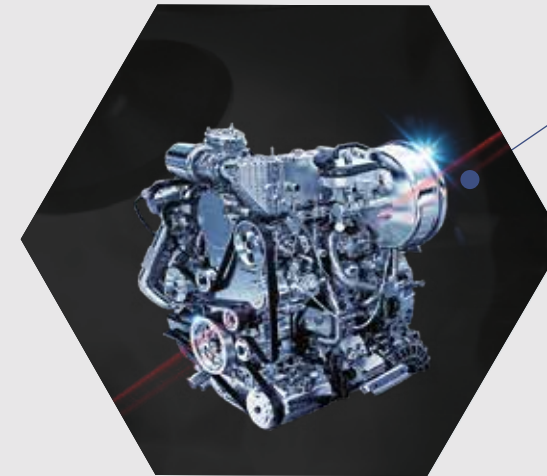

V90 MINIBUS

Professional Mobility in Elegance

MAXUS MINIBUS & VAN

DIMENTION & SEAT LAYOUT

Vehicle Seat Layout

16 seats (3+3+3+3+4)

Vehicle Dimensions

Medium Wheelbase, Medium Roof

Long Wheelbase, Medium/High Roof

PERFORMANCE

Engine: 2.0 Turbo Diesel Direct Injection
Torque: 375 NM
Ultra lowest fuel consumption: 7.6 L/100km

Transmission: 6 manual

EXTERIOR

Single sliding door

Large Opening,
Convenient Loading